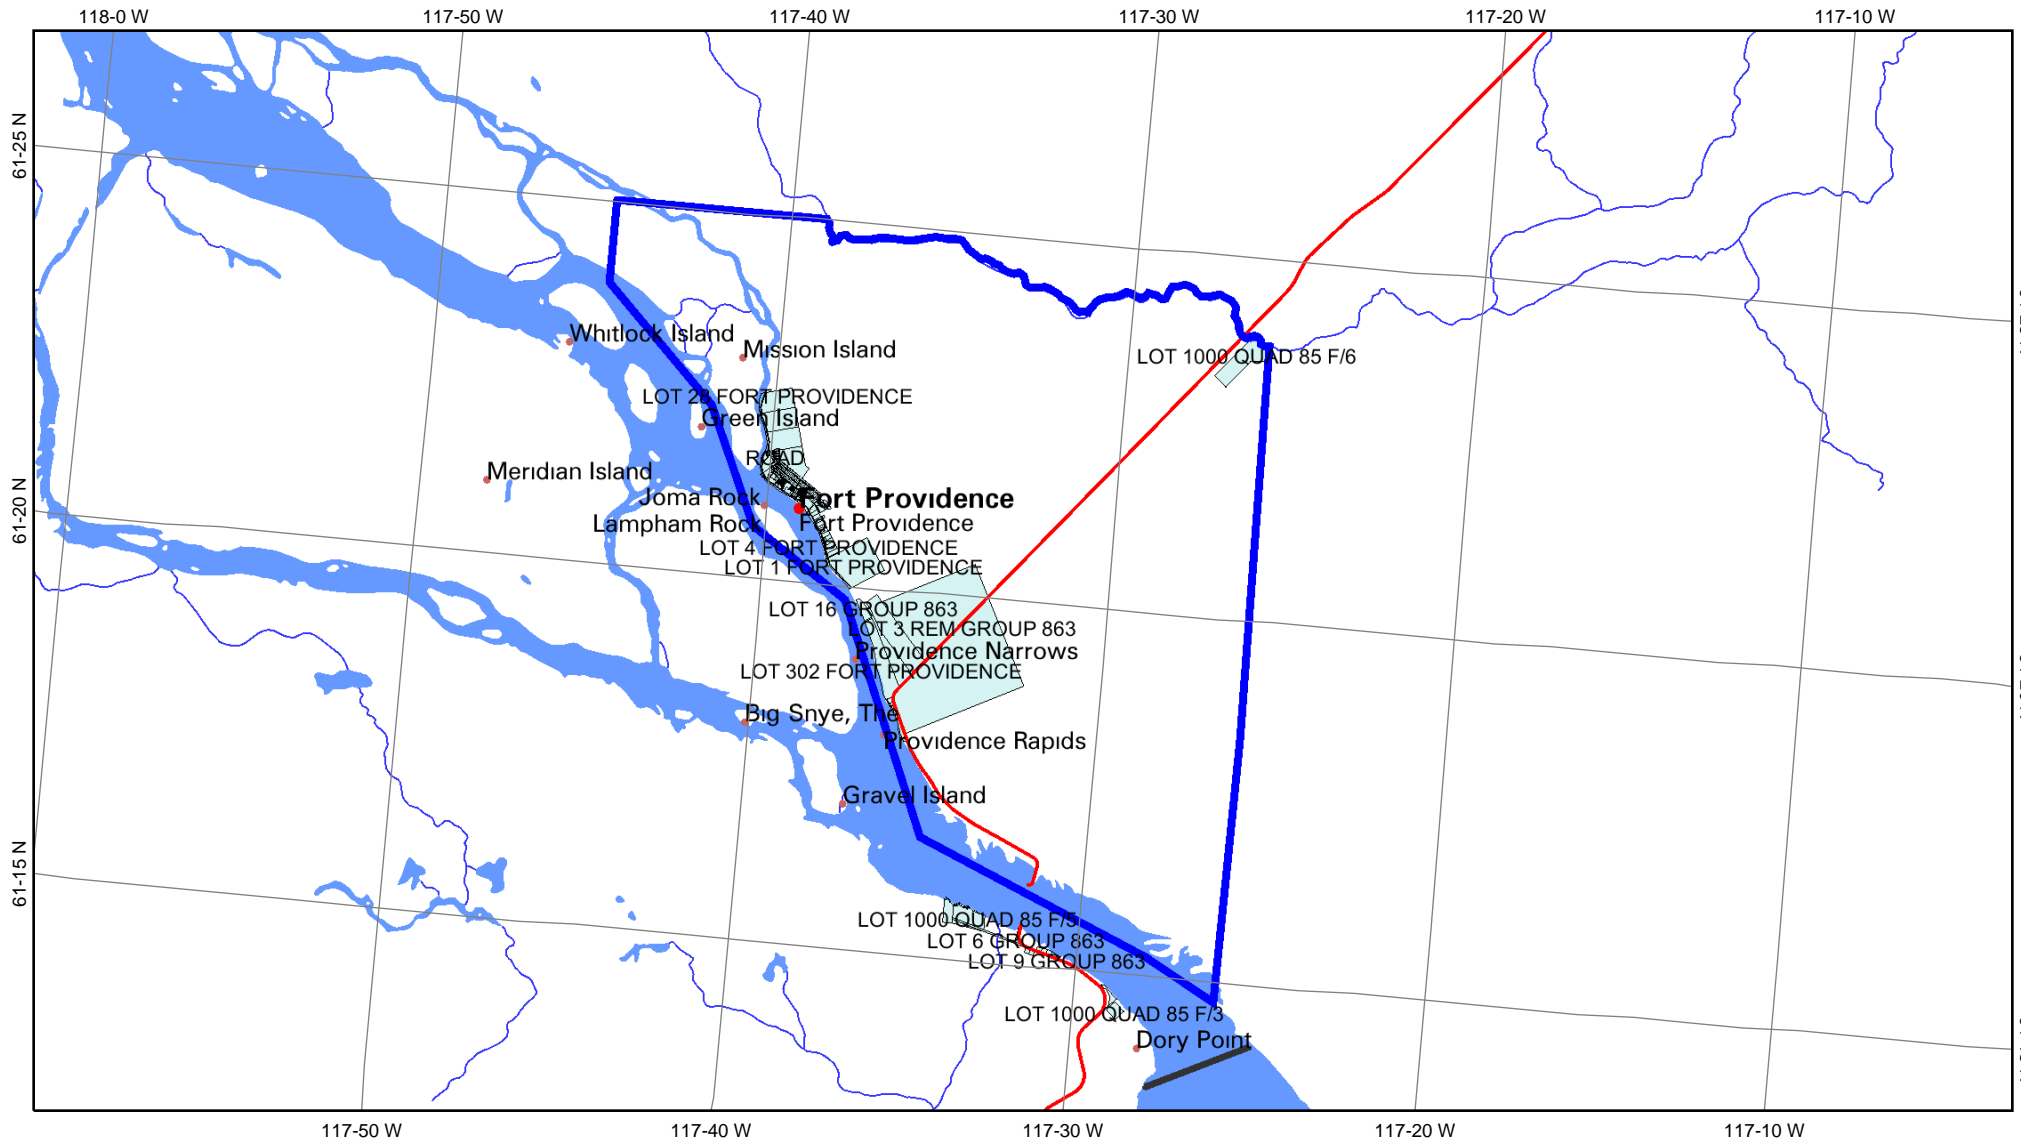

Ft. Providence

Legend

- Community Boundary (MACA)
- NWT Communities
- Place Names (NWT)
- Roads (NRN)
 - Expressway / Highway
 - Collector
 - Winter
 - Rivers (250K)
- Canada lands - Cadastral Parcels
- Lakes (250K)

Map center: 61°20' N, 117°32' W

Scale: 1:193,797

This map is a user generated static output from an Internet mapping site and is for general reference only. Data layers that appear on this map may or may not be accurate, current, or otherwise reliable. THIS MAP IS NOT TO BE USED FOR NAVIGATION.