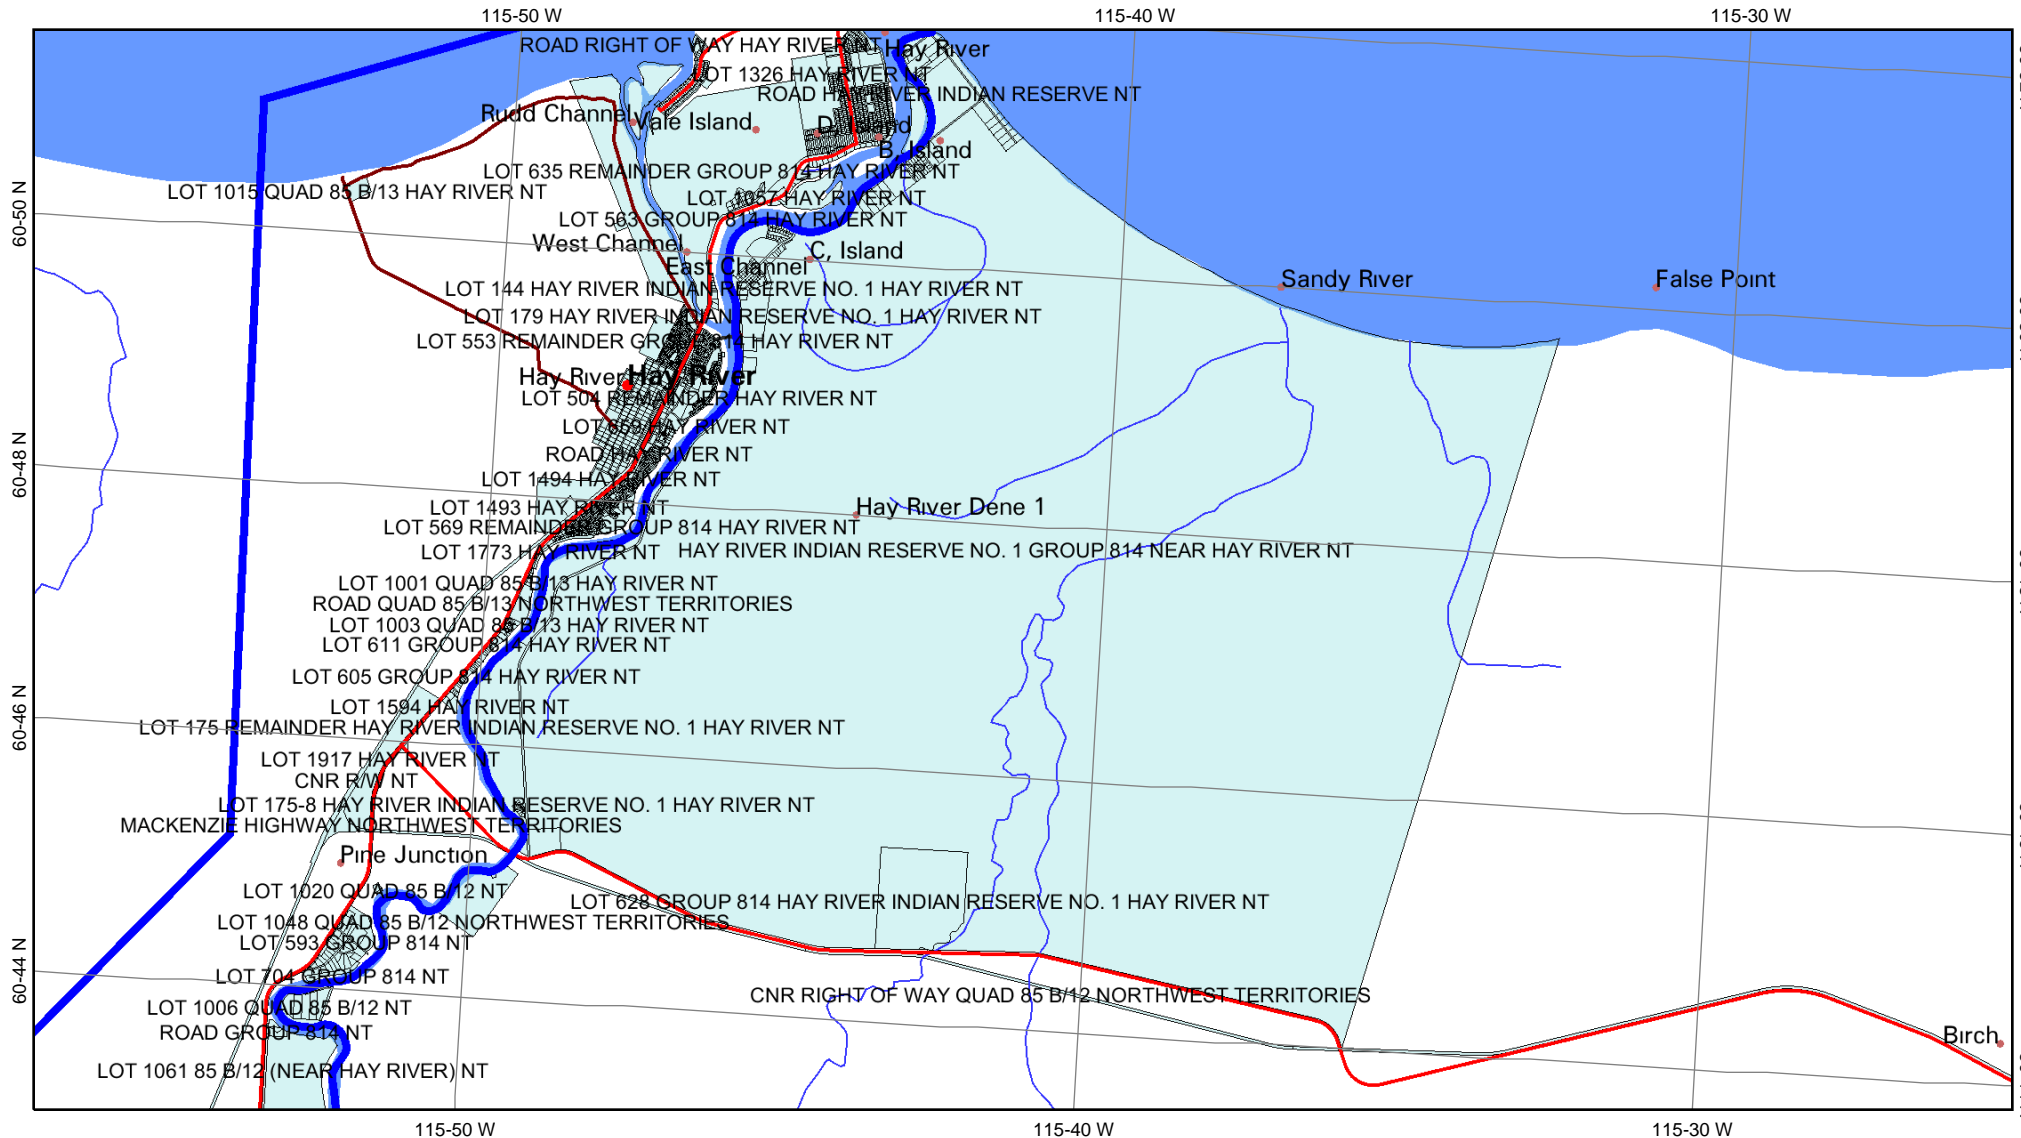

HR Reserve

Legend

- Community Boundary (MACA)
- NWT Communities
- Place Names (NWT)
- Roads (NRN)
- Expressway / Highway
- Collector
- Winter
- Rivers (250K)
- Canada lands - Cadastral Parcels
- Lakes (250K)

0 3.25 6.5 9.75 km.

Map center: 60°47' N, 115°41' W

Scale: 1:111,541

This map is a user generated static output from an Internet mapping site and is for general reference only. Data layers that appear on this map may or may not be accurate, current, or otherwise reliable. THIS MAP IS NOT TO BE USED FOR NAVIGATION.